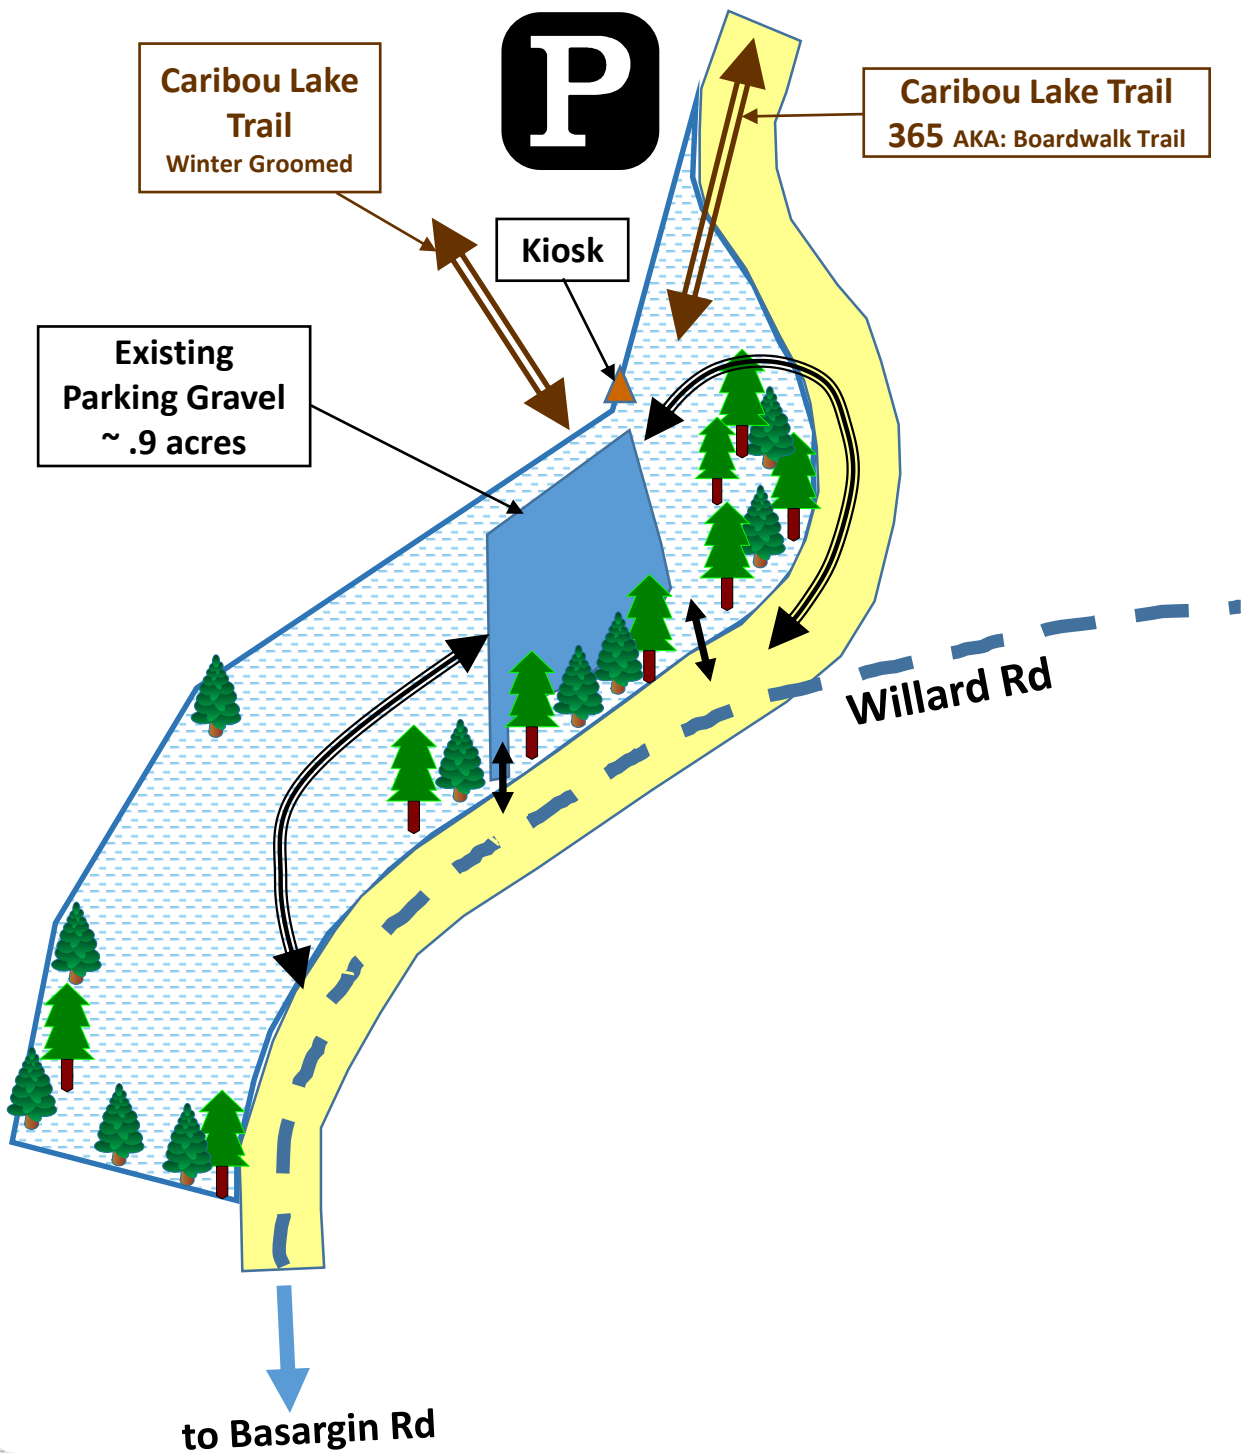

# Caribou Lake Trailhead Parking Lot Expansion Project: *Before Project Graphic Depiction*

Alaska DNR DMLW  
SCRO - ADL 219905  
Public Access Easement  
Caribou Lake Trail

# Caribou Lake Trailhead Parking Lot Expansion Project:

## End State Graphic Depiction

Alaska DNR DMLW  
SCRO - ADL 219905  
Public Access Easement  
Caribou Lake Trail