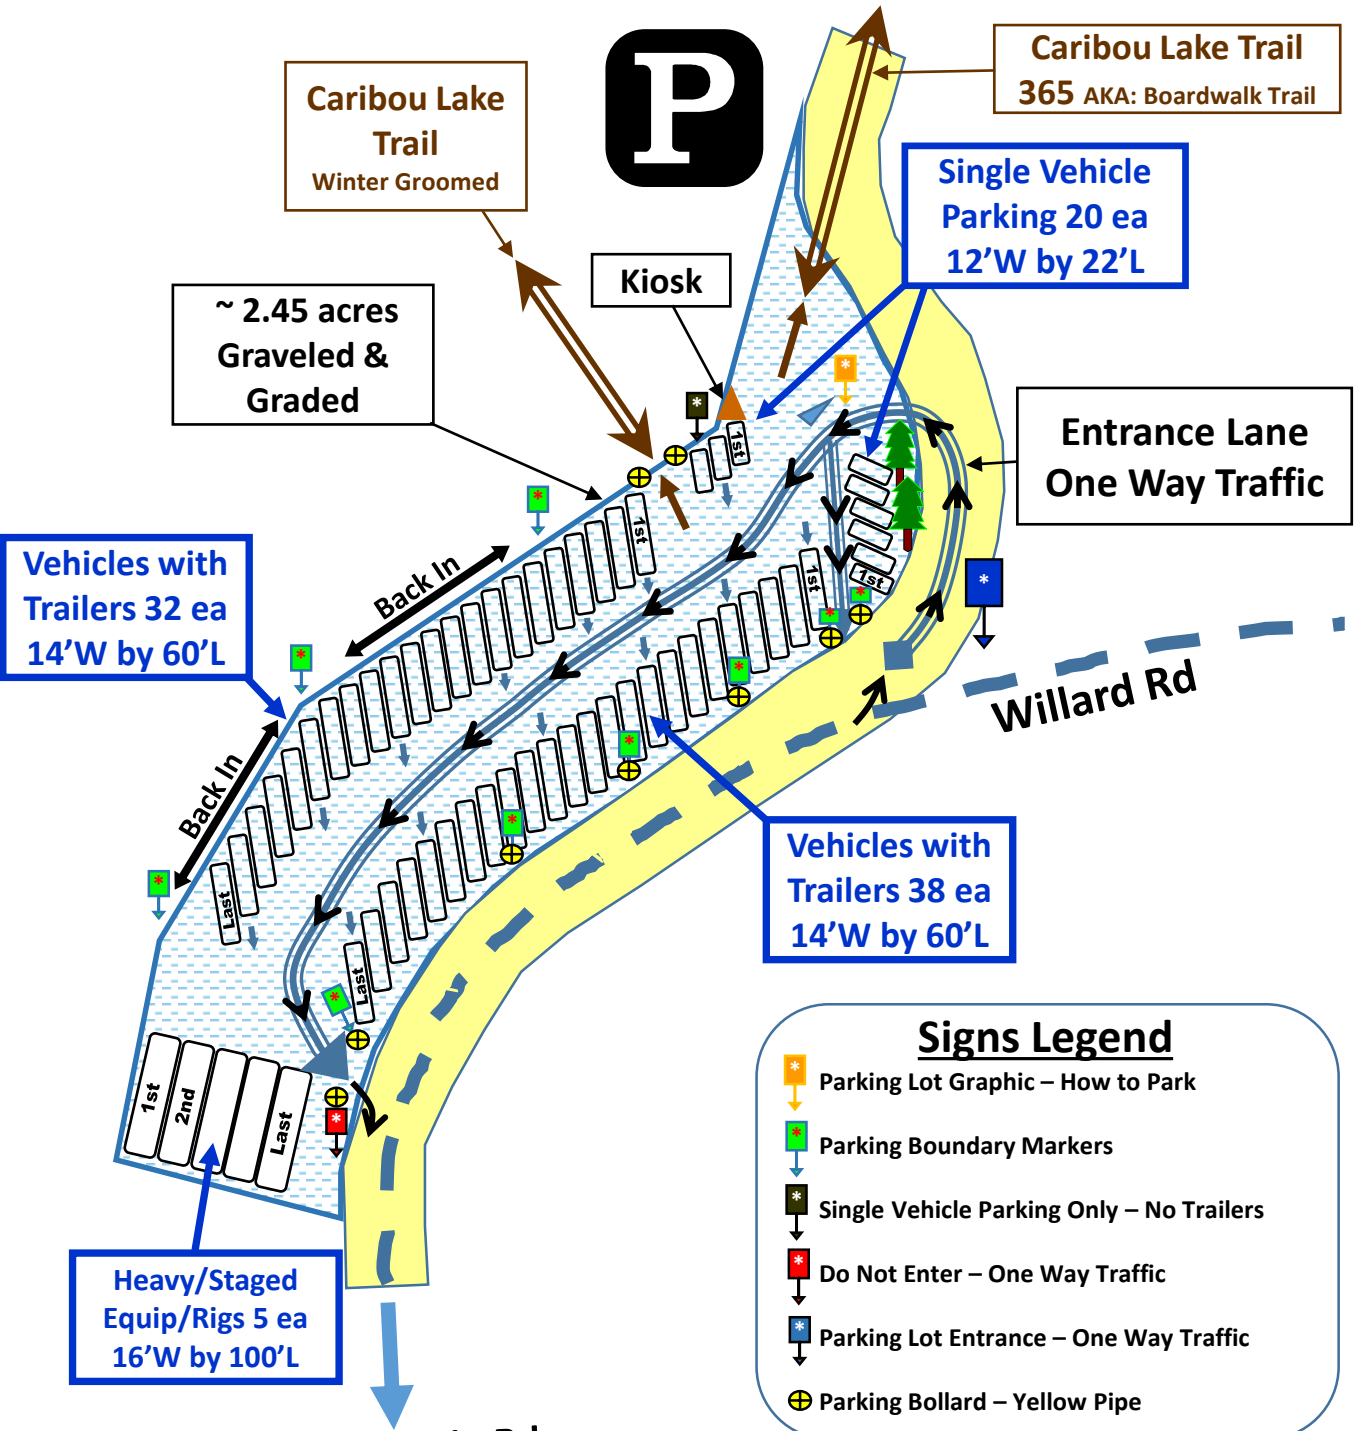

# Caribou Lake Trailhead Parking Lot Expansion Project: *Before Project Graphic Depiction*

Alaska DNR DMLW  
SCRO - ADL 219905  
Public Access Easement  
Caribou Lake Trail

# Caribou Lake Trailhead Parking Lot Expansion Project:

## End State Graphic Depiction

Alaska DNR DMLW  
SCRO - ADL 219905  
Public Access Easement  
Caribou Lake Trail